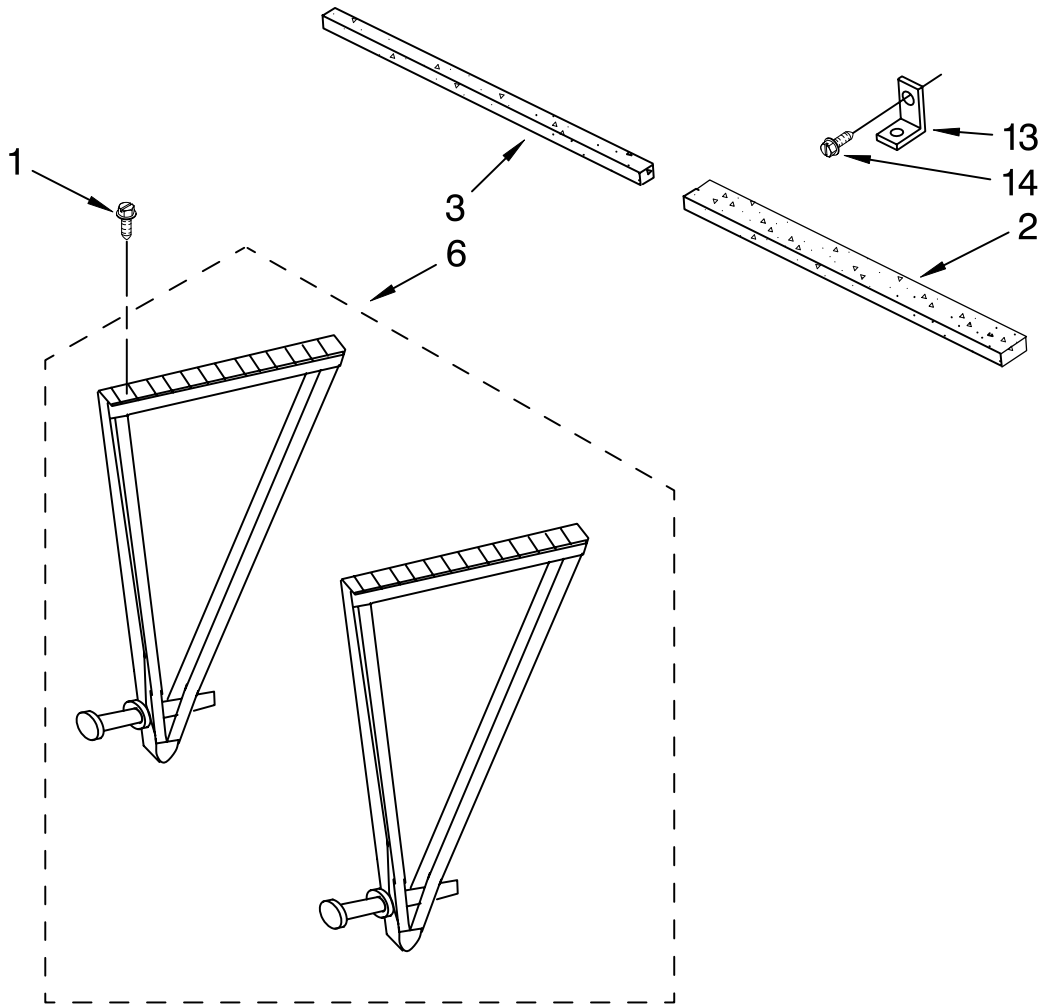

FOR ORDERING INFORMATION REFER TO PARTS PRICE LIST

OPTIONAL PARTS (NOT INCLUDED)

For Model: ACE244PT0

Illus. No.	Part No.	DESCRIPTION
2	505168	Tape, No Drip 30'
3	479502	Tape, Vinyl 36'
4	10943	Oil, Turbine 1 Oz.
5	99243	Oil, Turbine 8 Oz.
6		Valve, Access
	876764	3/16" Tube O.D.
	978025	1/4" Tube O.D.
	978026	5/16" Tube O.D.
	978027	3/8" Tube O.D.
	978028	1/2" Tube O.D.
	978029	5/8" Tube O.D.
	978030	3/4" Tube O.D.
7	978865Bulk	Seal, Ring Access Valve (20-Pack)
8		Wire, 25' Roll
	242820	Black 14 Ga.
	242825	Red 14 Ga.
	47261	Black 12 Ga.
	299885	Red 12 Ga.
	47263	White 12 Ga.
9	813684	Adhesive, Insulation (24 Oz. Spray)
10	279368	Adhesive, Insulation (2 Oz. Tube)
12	212643	Sealer, Permagem 4-1" Strips
13	99344	Sealer, Permagem 1 Lb. Bar
14		Cover, Winter
	484066	28"x19"x31"
	484067	19"x12"x14"
	484069	27"x19"x6 to 27"
	484184	22"x15"x3 to 18"
15	813610	Retainer, Cord (Winter Cover)
16		Return Bend Replacement Kit
	4388784	(5/16 Inch Tube)
	4388785	(3/8 Inch Tube)

FOR ORDERING INFORMATION REFER TO PARTS PRICE LIST

INSTALLATION PARTS

For Model: ACE244PT0

Illus. No.	Part No.	DESCRIPTION
1	8215271	Screw
2	8209931	Seal, Strip (Wide)
3	8209932	Seal, Strip (Narrow)
6	8215098	Support, Cabinet
13	8209930	Bracket
14	8215272	Screw (Window Lock Bracket)